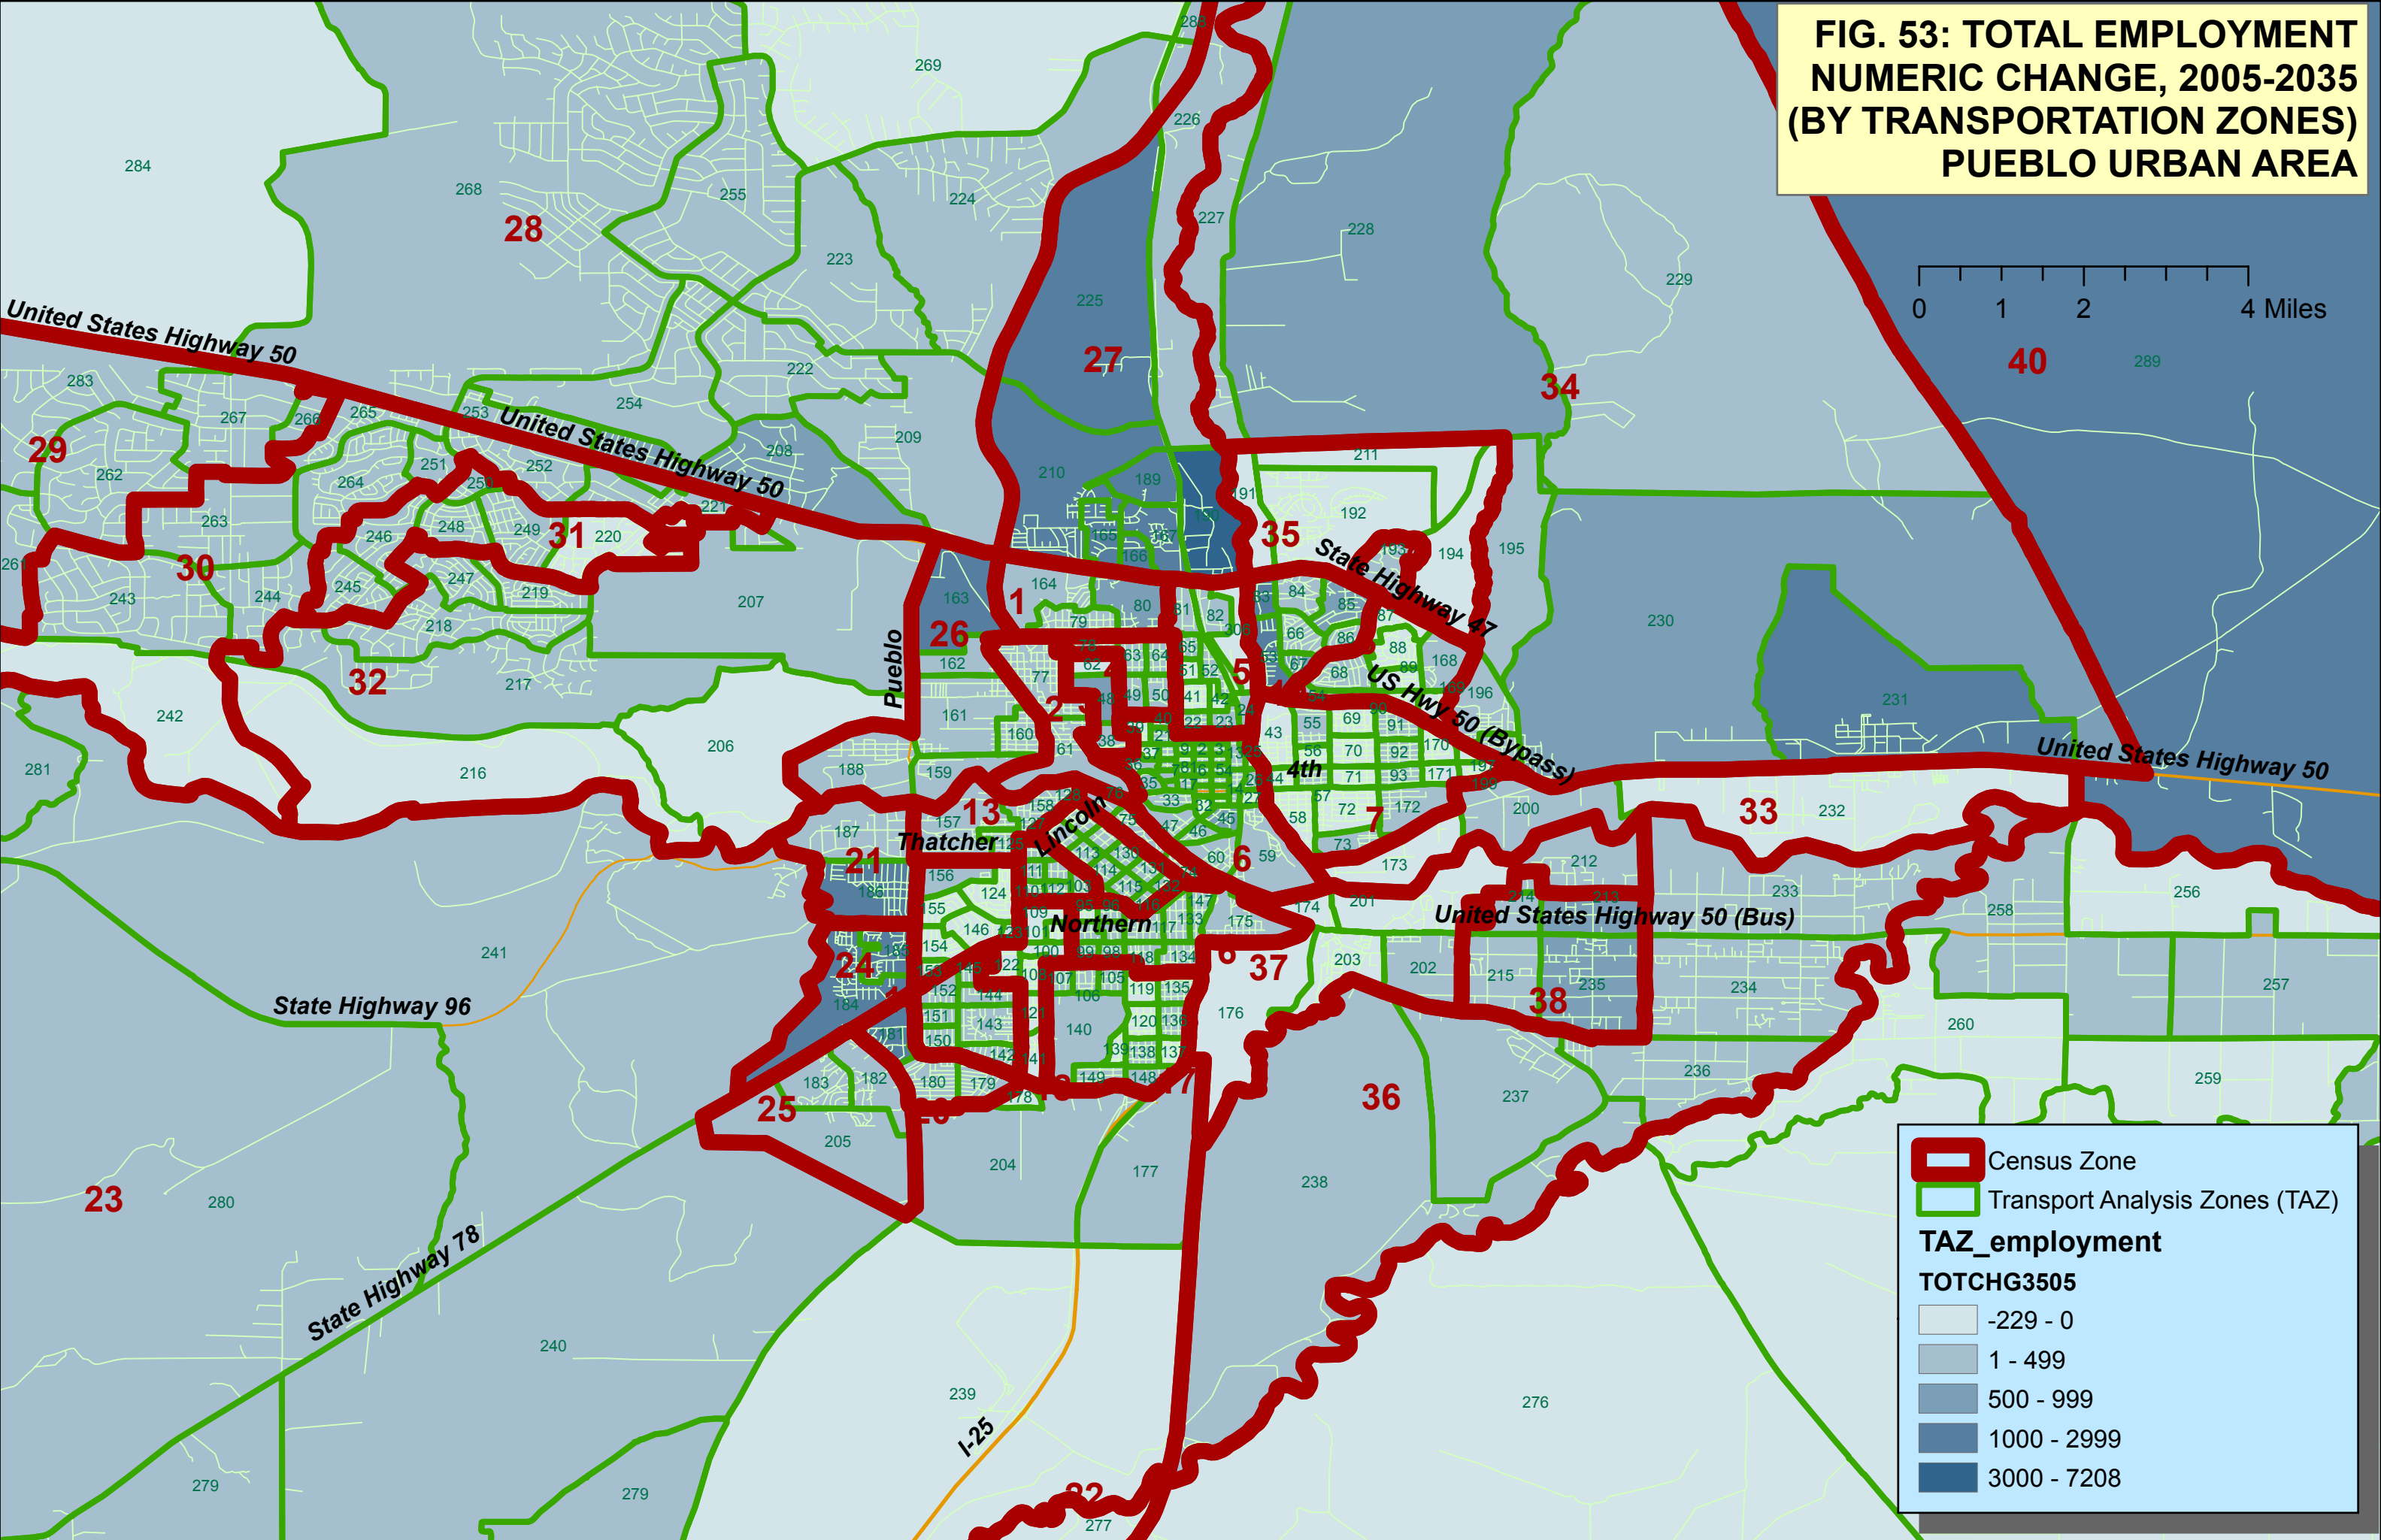

FIG. 53: TOTAL EMPLOYMENT NUMERIC CHANGE, 2005-2035 (BY TRANSPORTATION ZONES) PUEBLO URBAN AREA

Legend

- Census Zone
- Transport Analysis Zones (TAZ)

TAZ_employment TOTCHG3505

- 229 - 0
- 1 - 499
- 500 - 999
- 1000 - 2999
- 3000 - 7208