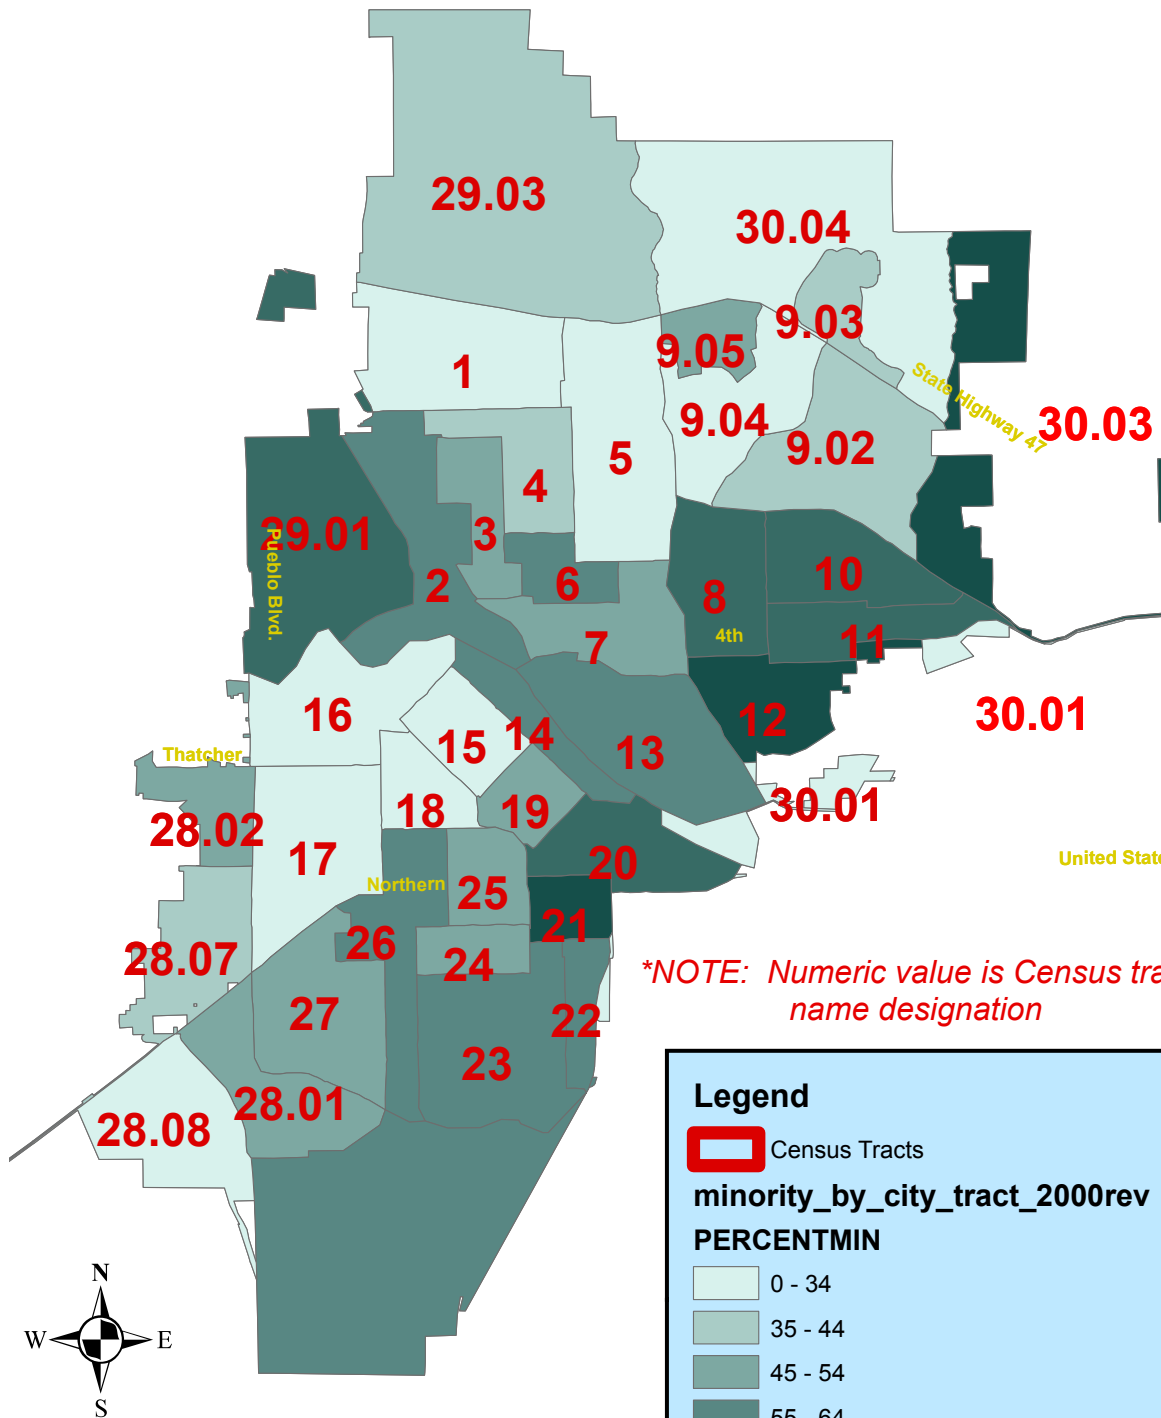

# MINORITY DISTRIBUTION BY CENSUS TRACTS: CITY OF PUEBLO, CO., 2000 CENSUS\*

**Legend**

Census Tracts

**minority\_by\_city\_tract\_2000rev**

**PERCENTMIN**

	0 - 34
	35 - 44
	45 - 54
	55 - 64
	65 - 74
	75 - 87